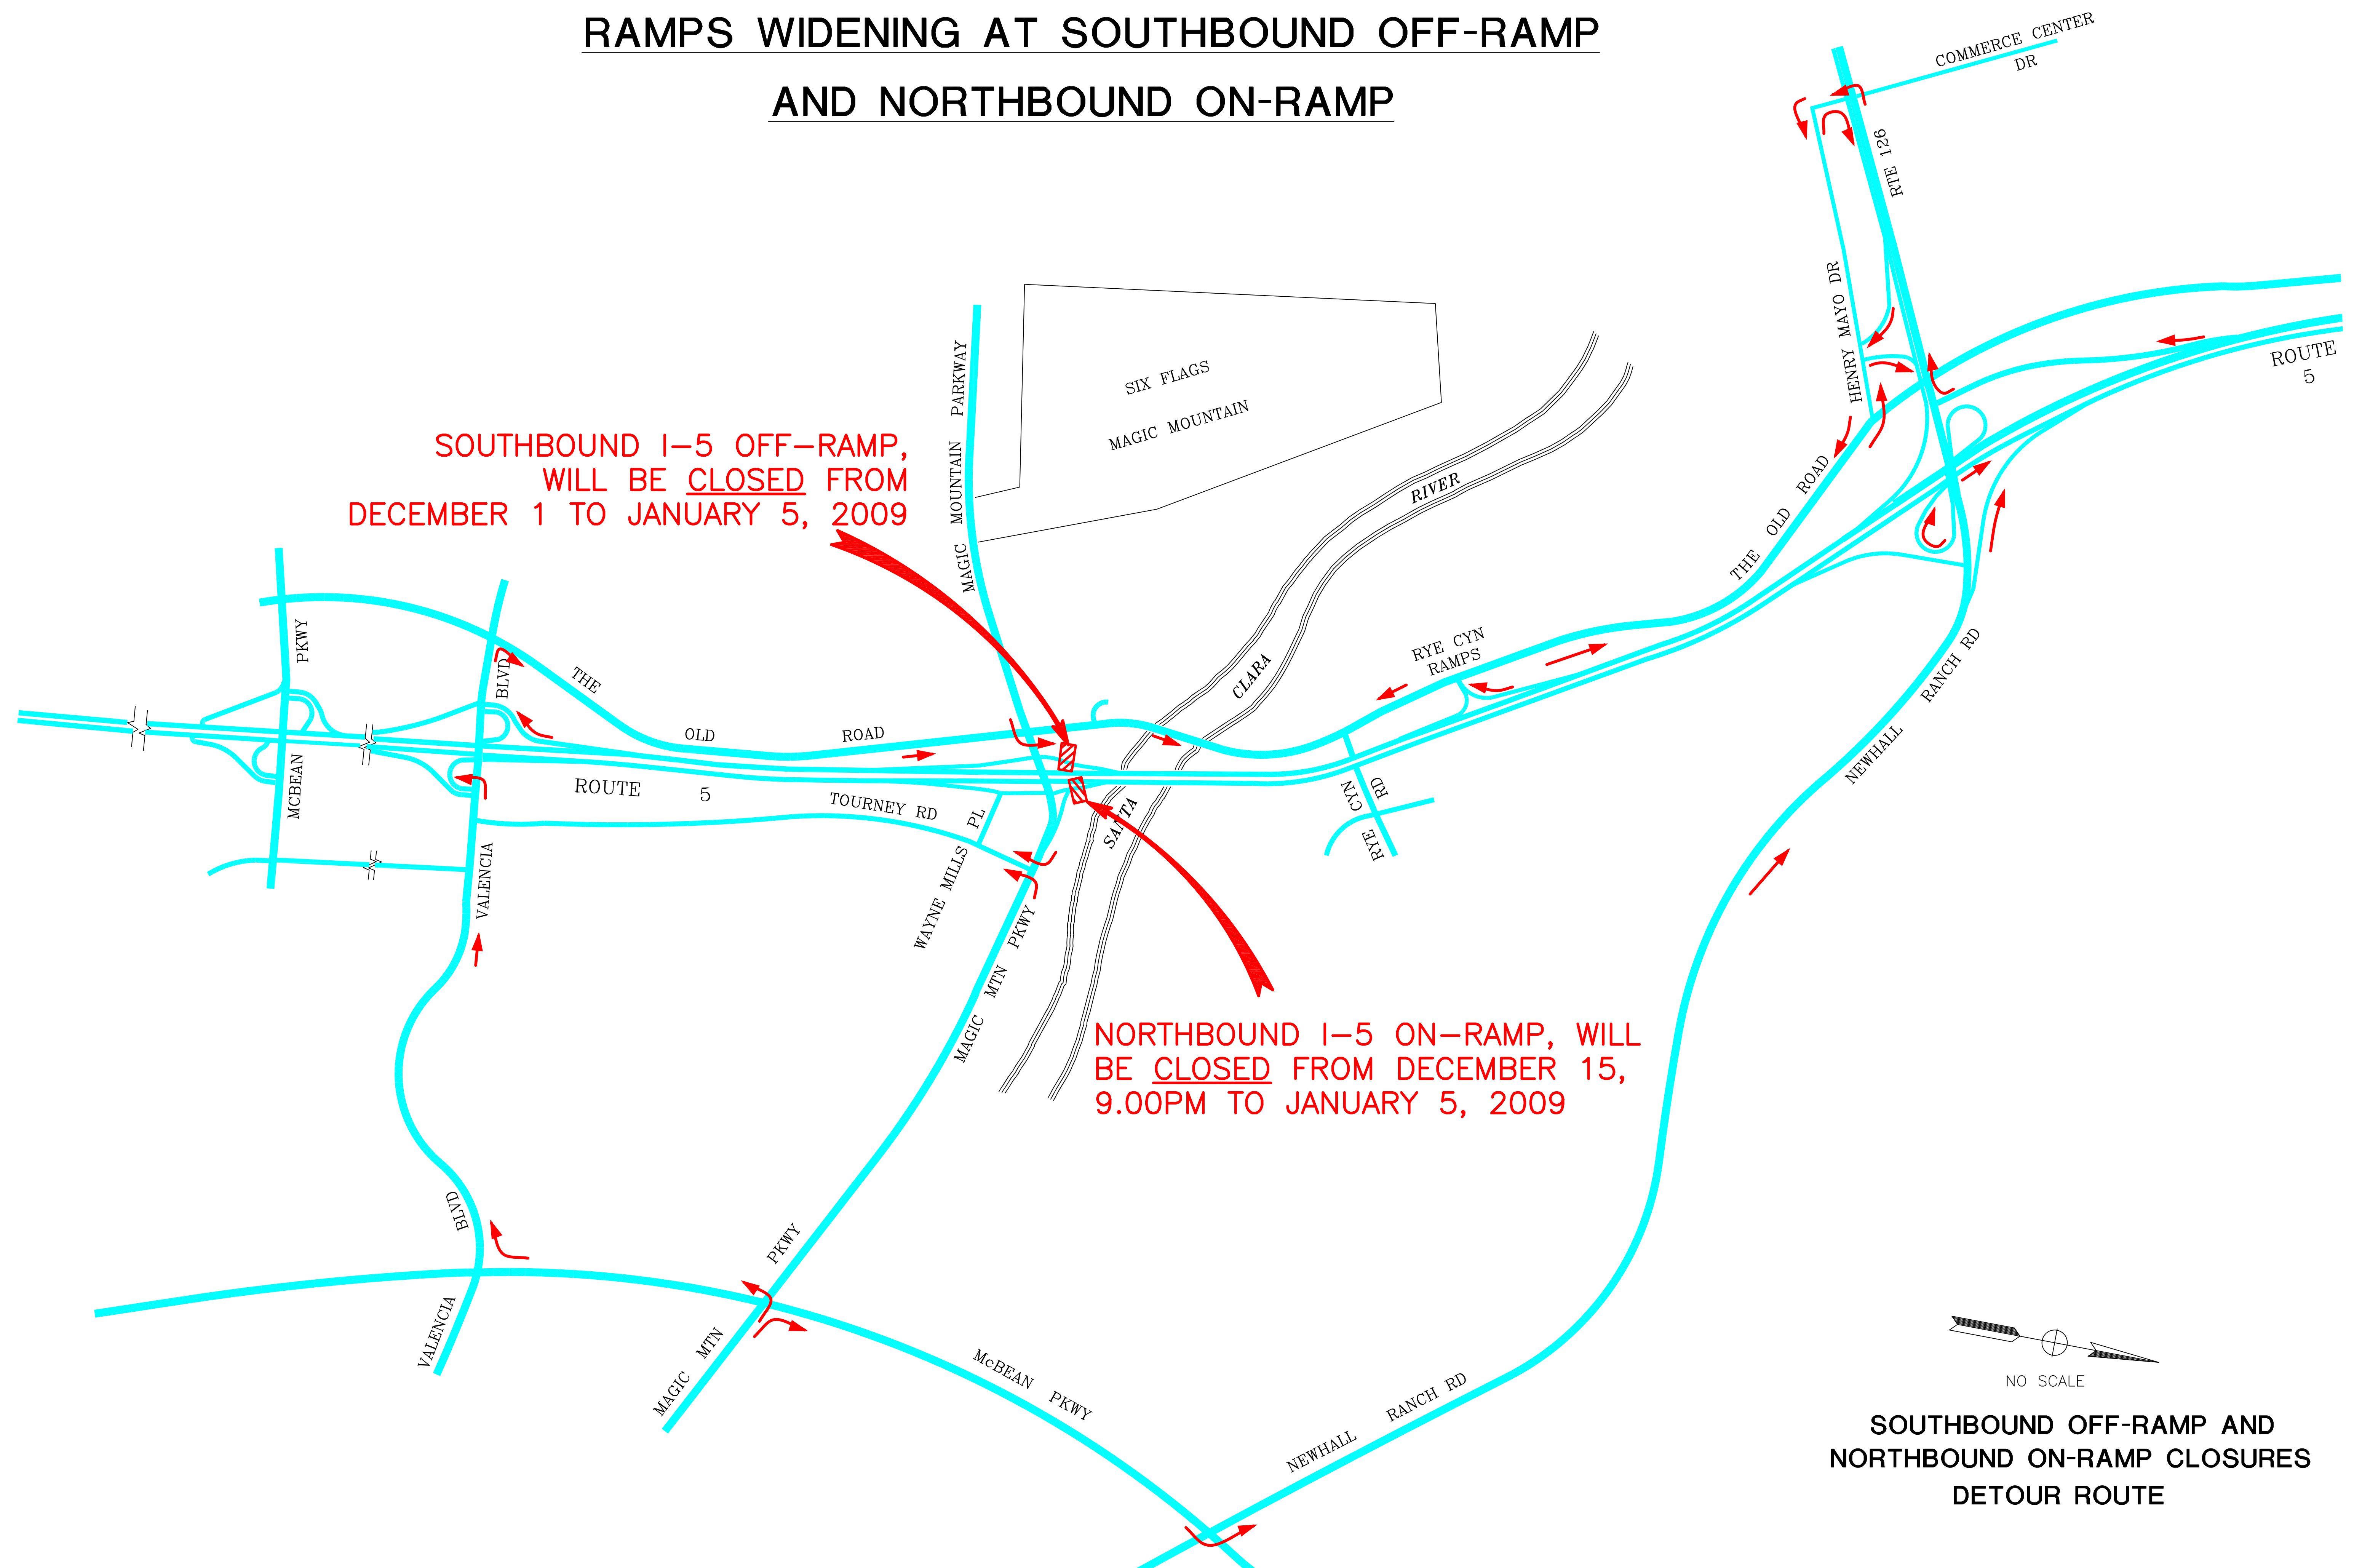

RAMPS WIDENING AT SOUTHBOUND OFF-RAMP AND NORTHBOUND ON-RAMP

SOUTHBOUND I-5 OFF-RAMP,
WILL BE CLOSED FROM
DECEMBER 1 TO JANUARY 5, 2009

NORTHBOUND I-5 ON-RAMP, WILL
BE CLOSED FROM DECEMBER 15,
9.00PM TO JANUARY 5, 2009

SOUTHBOUND OFF-RAMP AND
NORTHBOUND ON-RAMP CLOSURES
DETOUR ROUTE